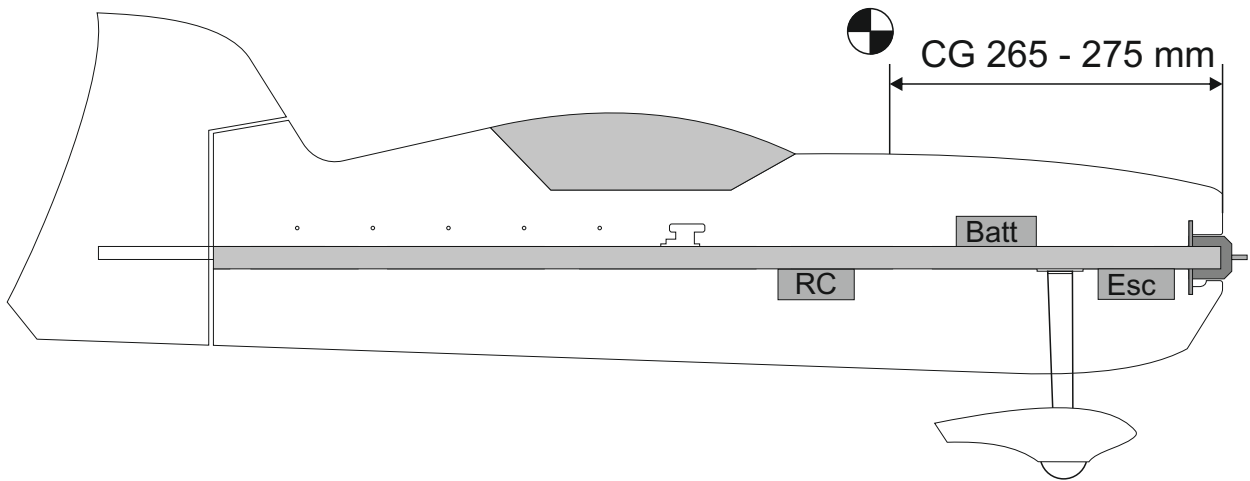

REVOLTO²⁶⁵

V2.0

Šablona k vytisknutí na straně 14.
Template to print on page 14.

We wish you many happy flying hours with the Edge 540 V3

Your RC Factory team.