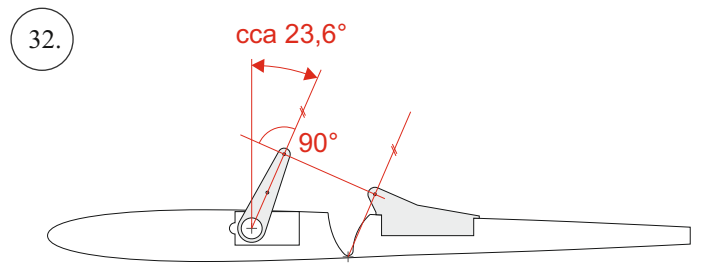

REVOLTO²⁶⁵

V2.0

Šablona k vytisknutí na straně 14.
Template to print on page 14.

We wish you many happy flying hours with the Edge 540 V3

Your RC Factory team.