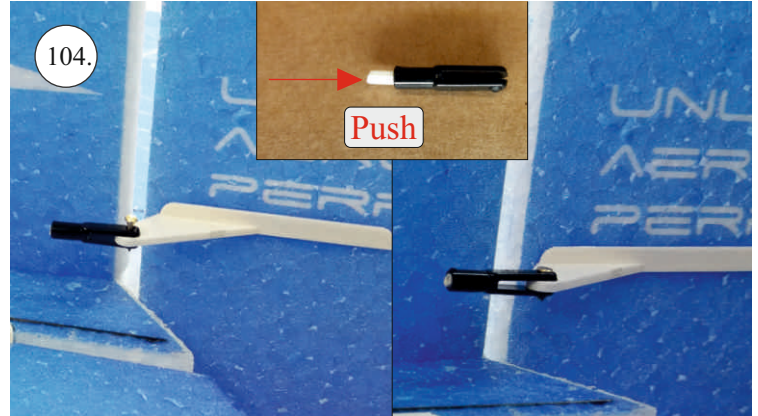

REVOLTO²⁶⁵

V2.0

Šablona k vytisknutí na straně 14.
Template to print on page 14.

We wish you many happy flying hours with the Edge 540 V3

Your RC Factory team.