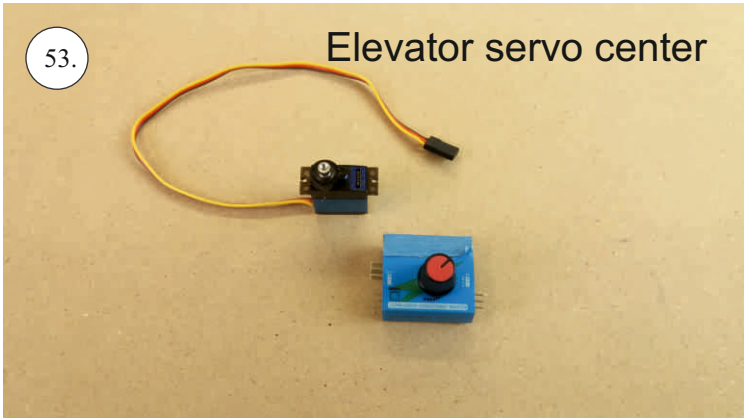

REVOLTO²⁶⁵

V2.0

Šablona k vytisknutí na straně 14.
Template to print on page 14.

We wish you many happy flying hours with the Edge 540 V3

Your RC Factory team.