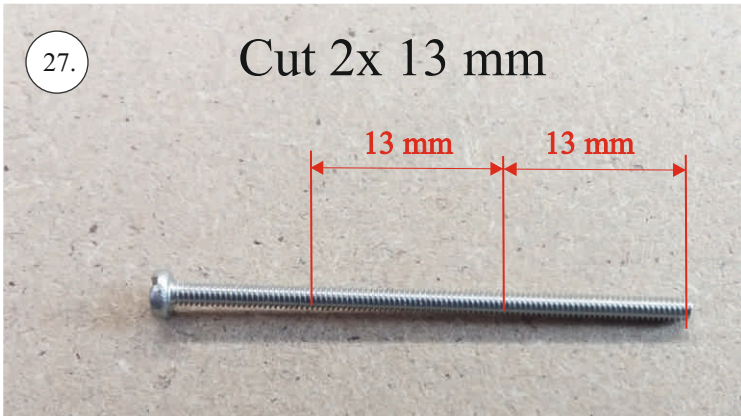

REVOLTO²⁶⁵

V2.0

Šablona k vytisknutí na straně 14.
Template to print on page 14.

We wish you many happy flying hours with the Edge 540 V3

Your RC Factory team.