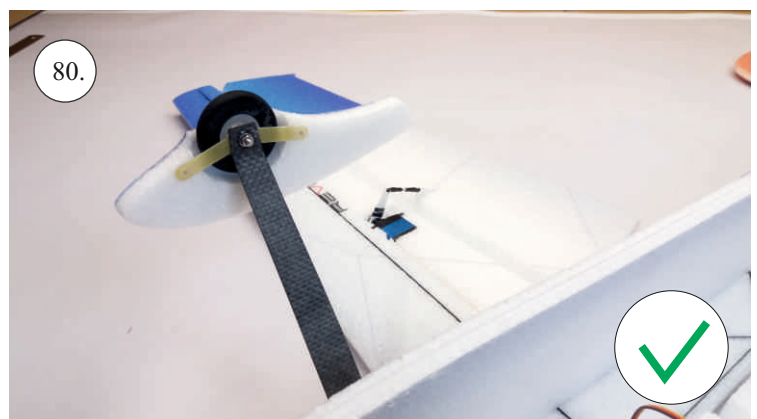

REVOLTO²⁶⁵

V2.0

Šablona k vytisknutí na straně 14.
Template to print on page 14.

We wish you many happy flying hours with the Edge 540 V3

Your RC Factory team.