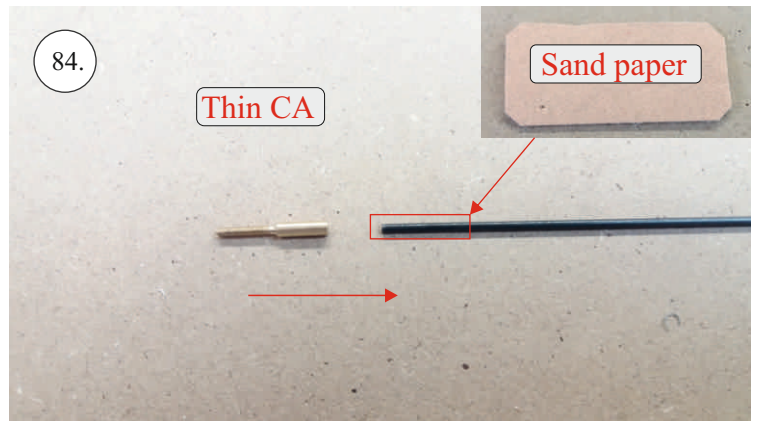

REVOLTO²⁶⁵

V2.0

Šablona k vytisknutí na straně 14.
Template to print on page 14.

We wish you many happy flying hours with the Edge 540 V3

Your RC Factory team.