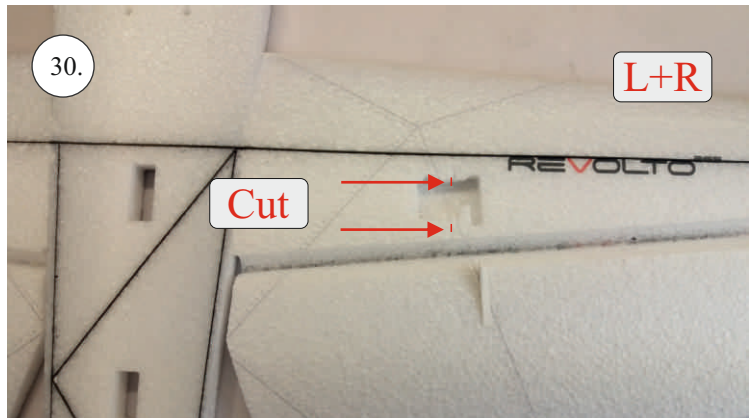

REVOLTO²⁶⁵

V2.0

Šablona k vytisknutí na straně 14.
Template to print on page 14.

We wish you many happy flying hours with the Edge 540 V3

Your RC Factory team.