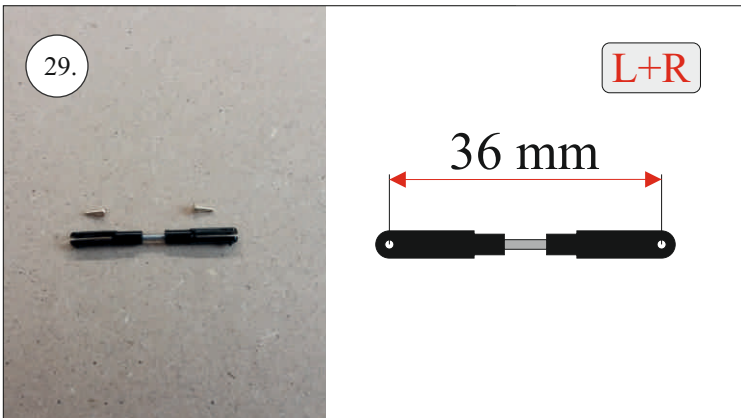

REVOLTO²⁶⁵

V2.0

Šablona k vytisknutí na straně 14.
Template to print on page 14.

We wish you many happy flying hours with the Edge 540 V3

Your RC Factory team.