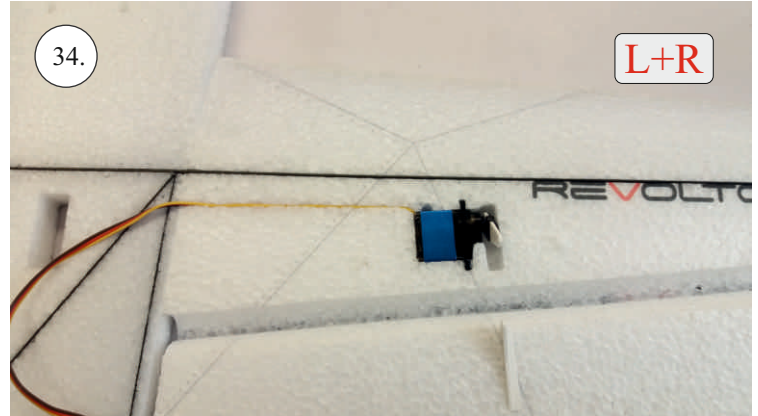

REVOLTO²⁶⁵

V2.0

Šablona k vytisknutí na straně 14.
Template to print on page 14.

We wish you many happy flying hours with the Edge 540 V3

Your RC Factory team.