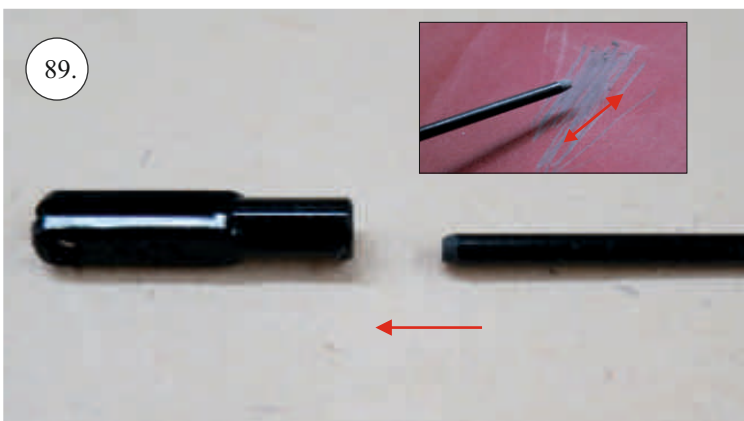

REVOLTO²⁶⁵

V2.0

Šablona k vytisknutí na straně 14.
Template to print on page 14.

We wish you many happy flying hours with the Edge 540 V3

Your RC Factory team.