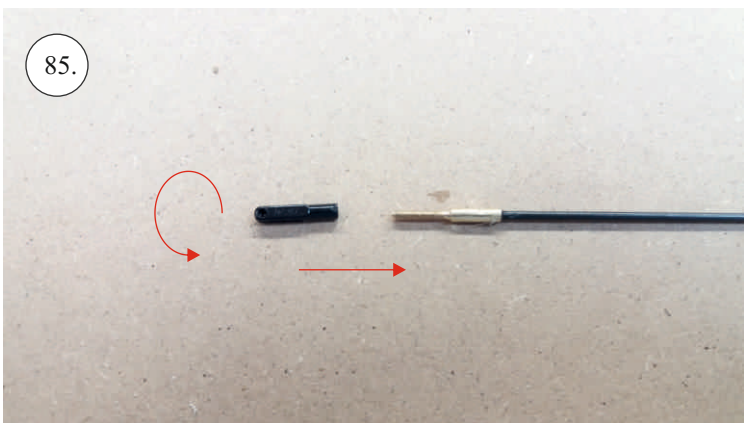

REVOLTO²⁶⁵

V2.0

Šablona k vytisknutí na straně 14.
Template to print on page 14.

We wish you many happy flying hours with the Edge 540 V3

Your RC Factory team.