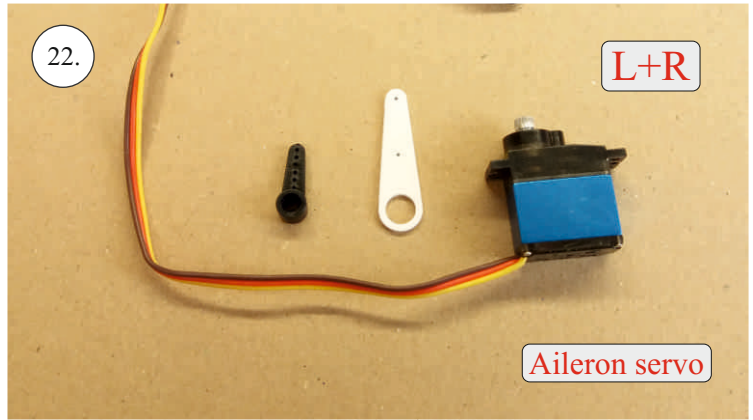

REVOLTO²⁶⁵

V2.0

Šablona k vytisknutí na straně 14.
Template to print on page 14.

We wish you many happy flying hours with the Edge 540 V3

Your RC Factory team.