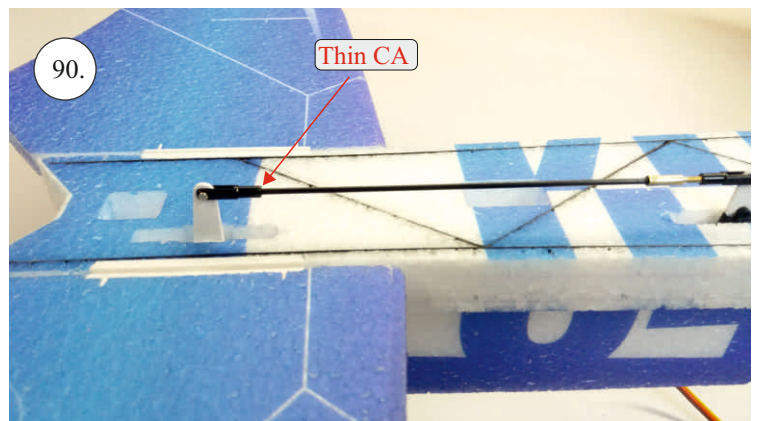

REVOLTO²⁶⁵

V2.0

Šablona k vytisknutí na straně 14.
Template to print on page 14.

We wish you many happy flying hours with the Edge 540 V3

Your RC Factory team.