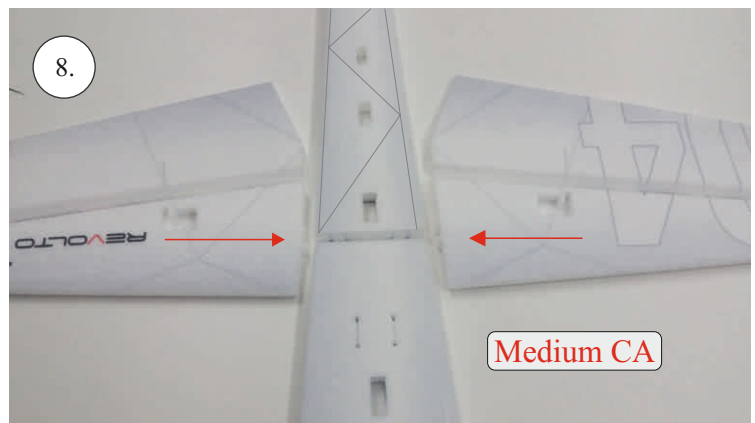

REVOLTO²⁶⁵

V2.0

Šablona k vytisknutí na straně 14.
Template to print on page 14.

We wish you many happy flying hours with the Edge 540 V3

Your RC Factory team.