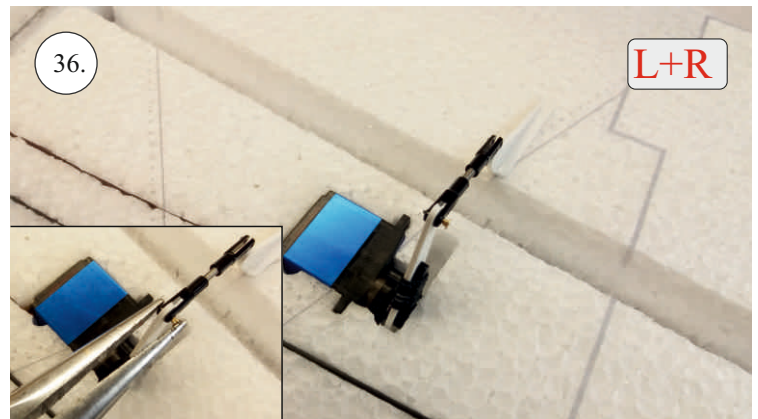

REVOLTO²⁶⁵

V2.0

Šablona k vytisknutí na straně 14.
Template to print on page 14.

We wish you many happy flying hours with the Edge 540 V3

Your RC Factory team.