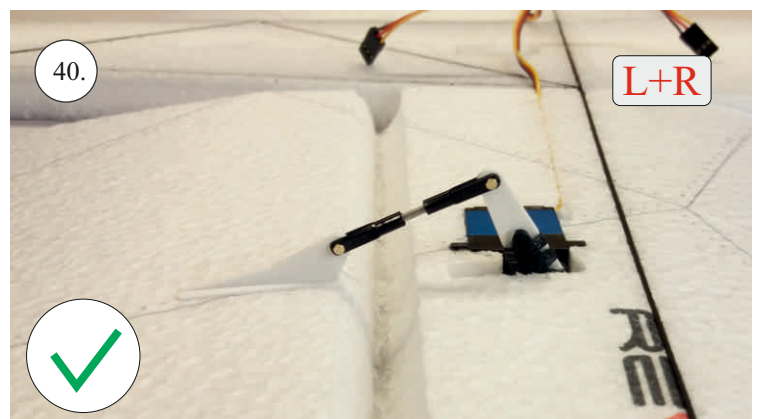

REVOLTO²⁶⁵

V2.0

Šablona k vytisknutí na straně 14.
Template to print on page 14.

We wish you many happy flying hours with the Edge 540 V3

Your RC Factory team.