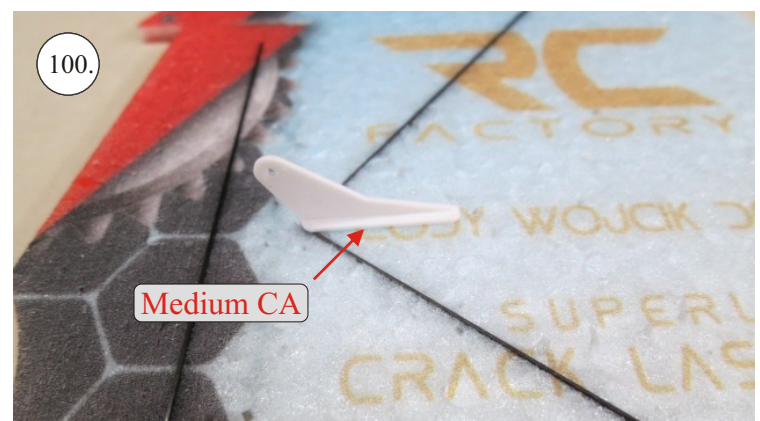

Crack

LASER

49.

Cut:

We wish you many happy flying hours with the Crack Laser Pro.

Your RC Factory team.

Metric system

Metric system