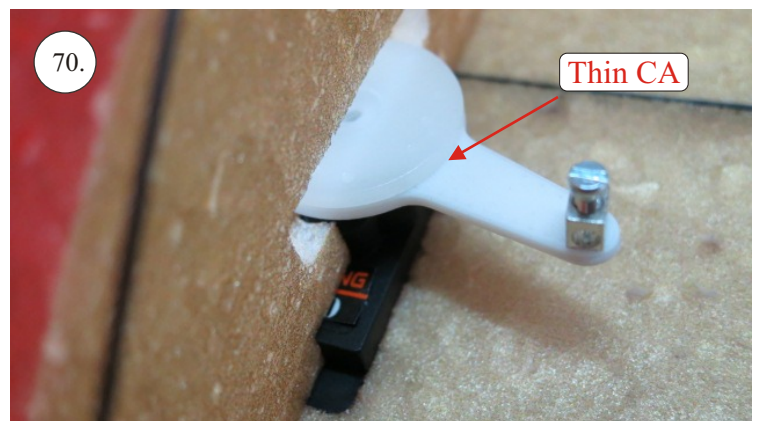

Crack

LASER

49.

Cut:

We wish you many happy flying hours with the Crack Laser Pro.

Your RC Factory team.

Metric system

Metric system