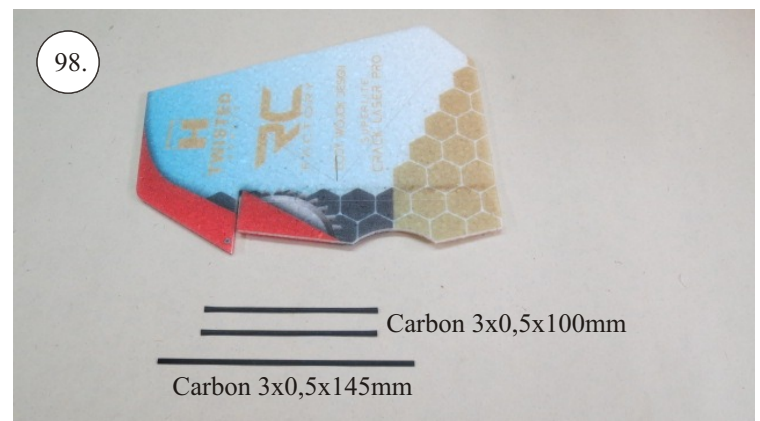

Crack

LASER

49.

Cut:

We wish you many happy flying hours with the Crack Laser Pro.

Your RC Factory team.

Metric system

Metric system